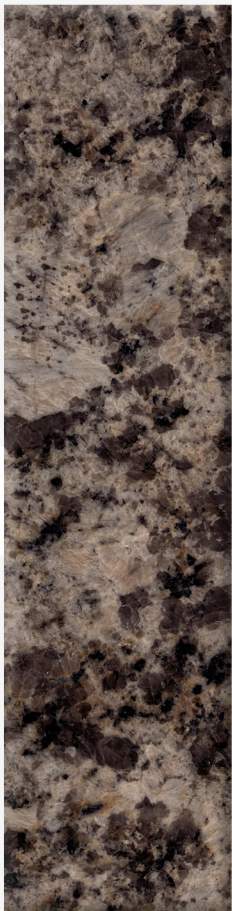

The New Face of Cultured Marble

WHAT IS TYVARIAN?

Tyvorian is an innovative and unique bathroom surface that is manufactured with a new patent pending technology that incorporates high definition images into cultured marble. Our stylish new products combine durability and easy maintenance with color and design capabilities limited only by your imagination. Tyvorian's advancements in high definition imaging technology used in bathroom surfaces is causing homeowners and designers to recognize and value that shower walls, vanity tops and trims have never looked so good or performed so well.

TYVARIAN TOP-SELLING COLORS

ALEXANDRIA

AMBROSIA

TRUFFLE

CARRARA

TIMPANOGOS

SHOWN ABOVE IS A TUB/SHOWER SURROUND IN TOASTED ALMOND

PRODUCT BENEFITS

PRODUCT APPLICATIONS

- Shower walls and floors
- Tub splashes, skirts and bases
- Vanity tops
- Wainscoating
- Commercial applications
- Decorative wall panels

COCOA

ADOBE

YOSEMITE